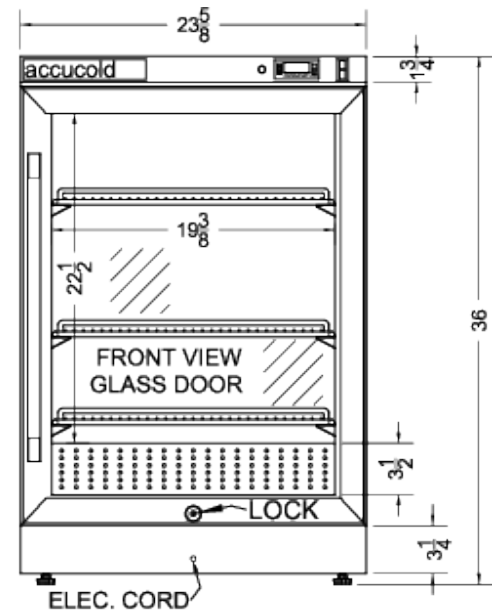

No internal fans or moving parts ensure silent, safe, and efficient operation

Stainless steel interior for durable use and easy cleaning

Product Features:

90 to 140°F temperature range	Designed and set to keep blankets warm in hospitals, medical and physical therapy offices, spas, and other facilities
Passive heating	Fixed heaters located at the bottom of the cabinet with no fans or moving parts to minimize lint buildup for safer, more efficient use
Digital thermostat	Electronic controls are conveniently located externally for easy temperature adjustment
Electronic readout	Large LED temperature display ensures your staff can easily monitor the interior temperature
Silent operation	No moving parts to ensure a quiet performance
Double pane tempered glass door	Heat-safe glass door offers a full view of stored contents, with a stainless steel door trim to highlight the interior
Professional handle	Stainless steel handle completes the professional look
Stainless steel interior	Interior walls are constructed from stainless steel to ensure lasting durability and easy cleaning
Cantilevered shelving system	Three easily adjustable chrome shelves to accommodate virtually any size

PTHC65G Specifications:

Overview	
Height of Cabinet	36.0" (91 cm)
Width	23.63" (60 cm)
Depth	23.5" (60 cm)
Depth with Handle	25.38" (64 cm)
Depth with door at 90°	46.0" (117 cm)
Capacity	4.57 cu.ft. (129 L)
Door	Glass
Cabinet	Stainless Steel
US Electrical Safety	ETL
Canadian Electrical Safety	ETL-C
Amps	5.5
Voltage/Frequency	115 V AC/60 Hz
Weight	140.0 lbs. (64 kg)
Parts & Labor Warranty	1 Year
UPC	761101066110
Warming Cabinet	
Door Swing	RHD
Reversible	Factory Reversible
Adjustable Shelves	Yes
Shelf Type	Chrome
Shelf Qty	3
Thermostat Type	Digital
Interior Height	22.5" (57 cm)
Interior Width	19.38" (49 cm)
Interior Depth	17.38" (44 cm)
Level Legs	4
Dolly	Optional
Temperature Range	90 to 140°F