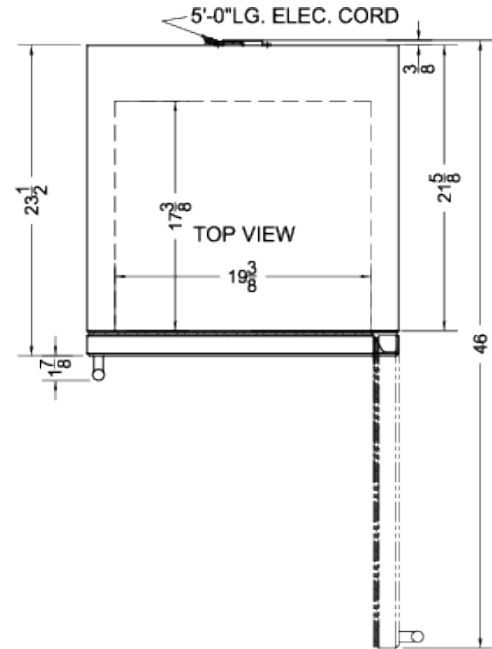

PTHC65G

36" x 23.63" x 23.5" (H x W x D)

Single chamber passive heating blanket warmer with glass door, stainless steel interior and exterior, digital thermostat, and lock

Highlights:

Designed and assembled in the USA

PTHC65G Specifications:

Overview	
Height of Cabinet	36.0" (91 cm)
Width	23.63" (60 cm)
Depth	23.5" (60 cm)
Depth with Handle	25.38" (64 cm)
Depth with door at 90°	46.0" (117 cm)
Capacity	4.57 cu.ft. (129 L)
Door	Glass
Cabinet	Stainless Steel
US Electrical Safety	ETL
Canadian Electrical Safety	ETL-C
Amps	5.5
Voltage/Frequency	115 V AC/60 Hz
Weight	140.0 lbs. (64 kg)
Parts & Labor Warranty	1 Year
UPC	761101066110
Warming Cabinet	
Door Swing	RHD
Reversible	Factory Reversible
Adjustable Shelves	Yes
Shelf Type	Chrome
Shelf Qty	3
Thermostat Type	Digital
Interior Height	22.5" (57 cm)
Interior Width	19.38" (49 cm)
Interior Depth	17.38" (44 cm)
Level Legs	4
Dolly	Optional
Temperature Range	90 to 140°F