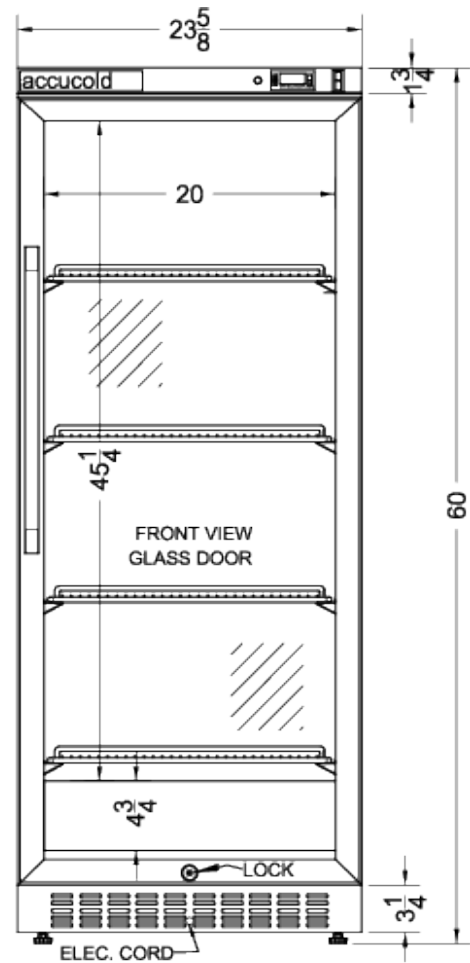

PTHC125G

60" x 23.63" x 23.75" (H x W x D)

Single chamber passive heating blanket warmer with a self-closing glass door, stainless steel interior, digital thermostat, stainless steel cabinet, and lock

Highlights:

PTHC125G Specifications:

Overview	
Height of Cabinet	60.0" (152 cm)
Width	23.63" (60 cm)
Depth	23.75" (60 cm)
Depth with Handle	25.63" (65 cm)
Depth with door at 90°	46.0" (117 cm)
Capacity	10.57 cu.ft. (299 L)
Door	Glass
Cabinet	Stainless Steel
US Electrical Safety	ETL
Canadian Electrical Safety	ETL-C
Amps	5.5
Voltage/Frequency	115 V AC/60 Hz
Weight	160.0 lbs. (73 kg)
Parts & Labor Warranty	1 Year
UPC	761101066127
Warming Cabinet	
Door Swing	RHD
Reversible	No
Adjustable Shelves	Yes
Shelf Type	Chrome
Shelf Qty	4
Thermostat Type	Digital
Interior Height	45.25" (115 cm)
Interior Width	20.0" (51 cm)
Interior Depth	16.5" (42 cm)
Dolly	Optional
Temperature Range	90 to 140°F