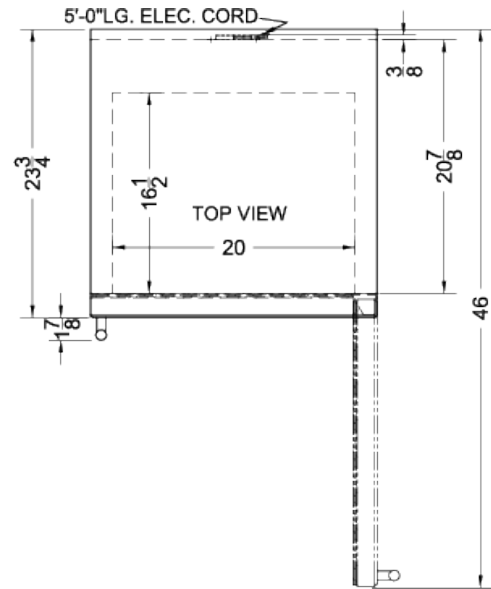

PTHC125G

60" x 23.63" x 23.75" (H x W x D)

Single chamber passive heating blanket warmer with a self-closing glass door, stainless steel interior, digital thermostat, stainless steel cabinet, and lock

Highlights:

PTHC125G Specifications:

Overview	
Height of Cabinet	60.0" (152 cm)
Width	23.63" (60 cm)
Depth	23.75" (60 cm)
Depth with Handle	25.63" (65 cm)
Depth with door at 90°	46.0" (117 cm)
Capacity	10.57 cu.ft. (299 L)
Door	Glass
Cabinet	Stainless Steel
US Electrical Safety	ETL
Canadian Electrical Safety	ETL-C
Amps	5.5
Voltage/Frequency	115 V AC/60 Hz
Weight	160.0 lbs. (73 kg)
Parts & Labor Warranty	1 Year
UPC	761101066127
Warming Cabinet	
Door Swing	RHD
Reversible	No
Adjustable Shelves	Yes
Shelf Type	Chrome
Shelf Qty	4
Thermostat Type	Digital
Interior Height	45.25" (115 cm)
Interior Width	20.0" (51 cm)
Interior Depth	16.5" (42 cm)
Dolly	Optional
Temperature Range	90 to 140°F