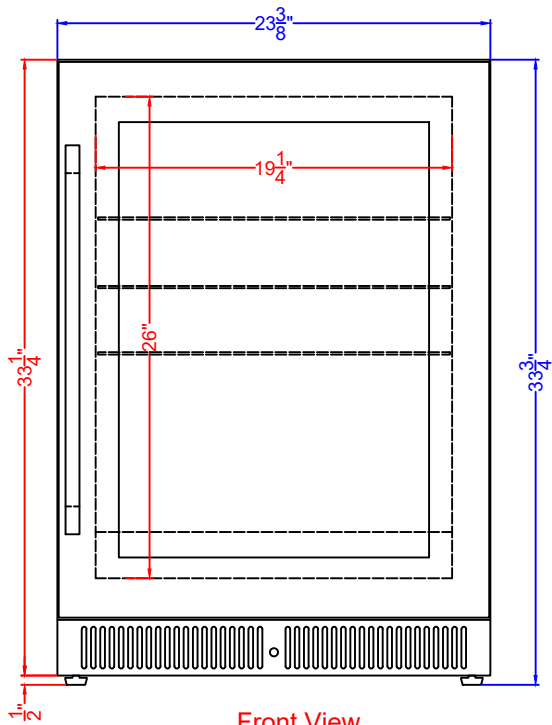

Top View

Front View

Profile View

**SDHG2443**  
**Refrigerator**  
**05/28/24**

FELIX STORCH, INC.  
 www.summitappliance.com  
 718-893-3900