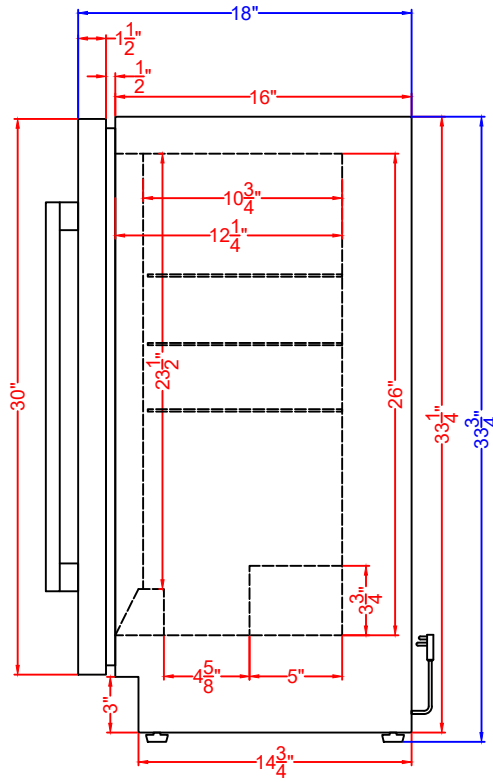

Top View

Front View

Profile View

**SDHG2443**  
**Refrigerator**  
**05/28/24**

FELIX STORCH, INC.  
 www.summitappliance.com  
 718-893-3900