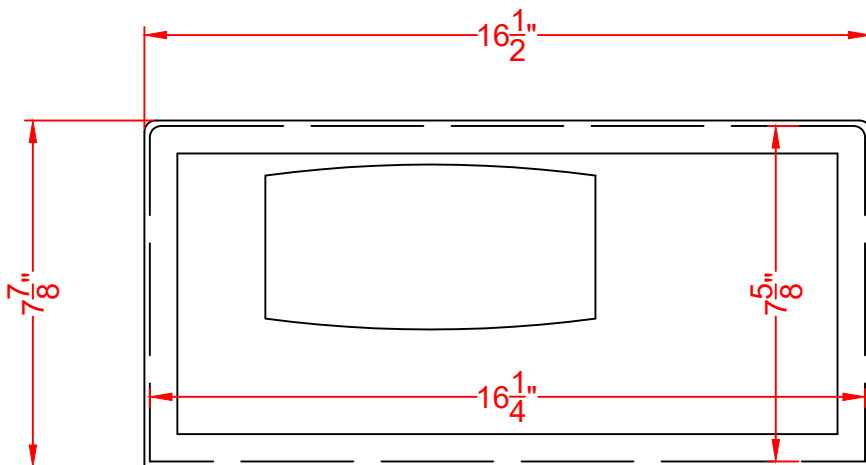

TOP

FRONT

HSF10B

Safe

12/15/23

SUMMIT

FELIX STORCH, INC.
www.summitappliance.com

718-393-3900