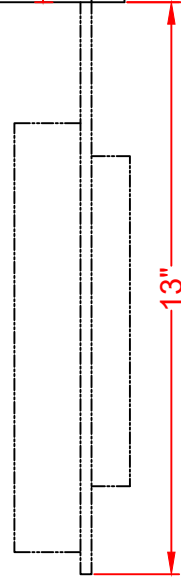

TOP

FRONT

HSF10B

Safe

12/15/23

SUMMIT

FELIX STORCH, INC.
www.summitappliance.com

718-393-3900